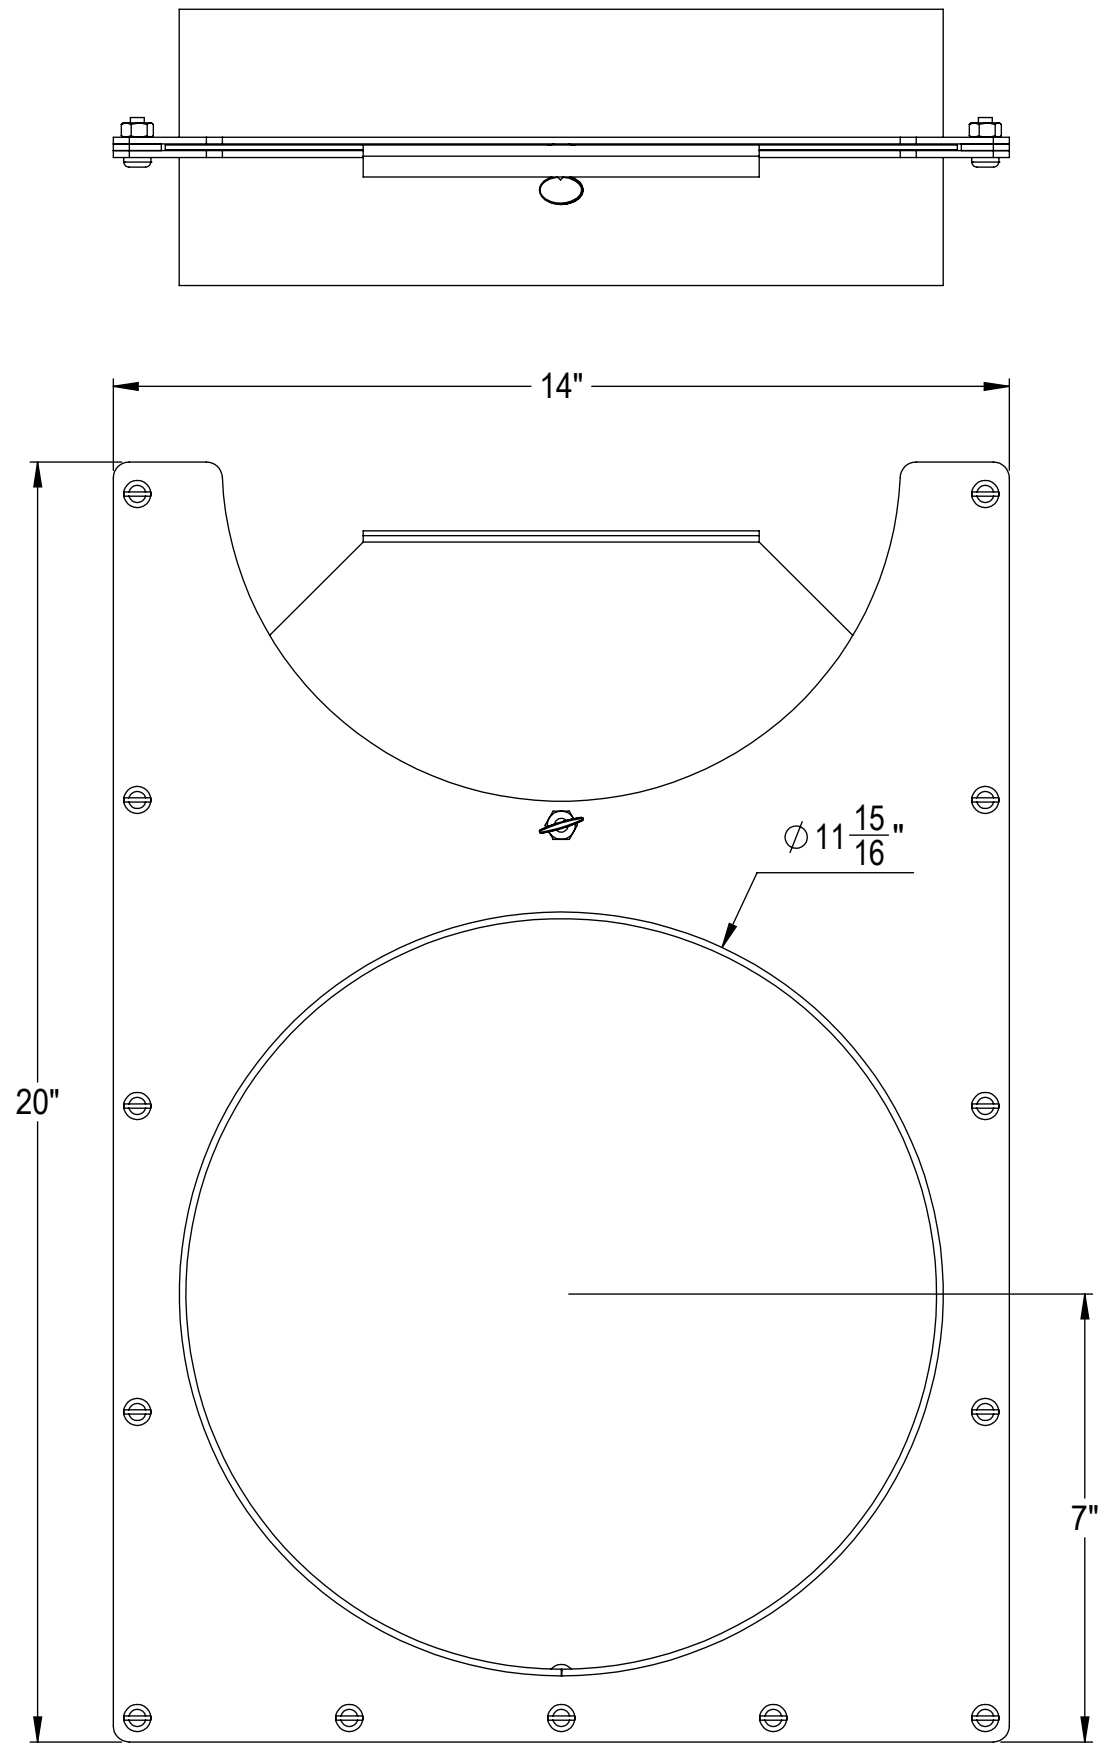

Scale: 1:3

Sheet

## 12" Fabricated Full Blast Gate

Date

Thursday, April 8, 2021

Part No

FFG12

Sheet No

12 Inch