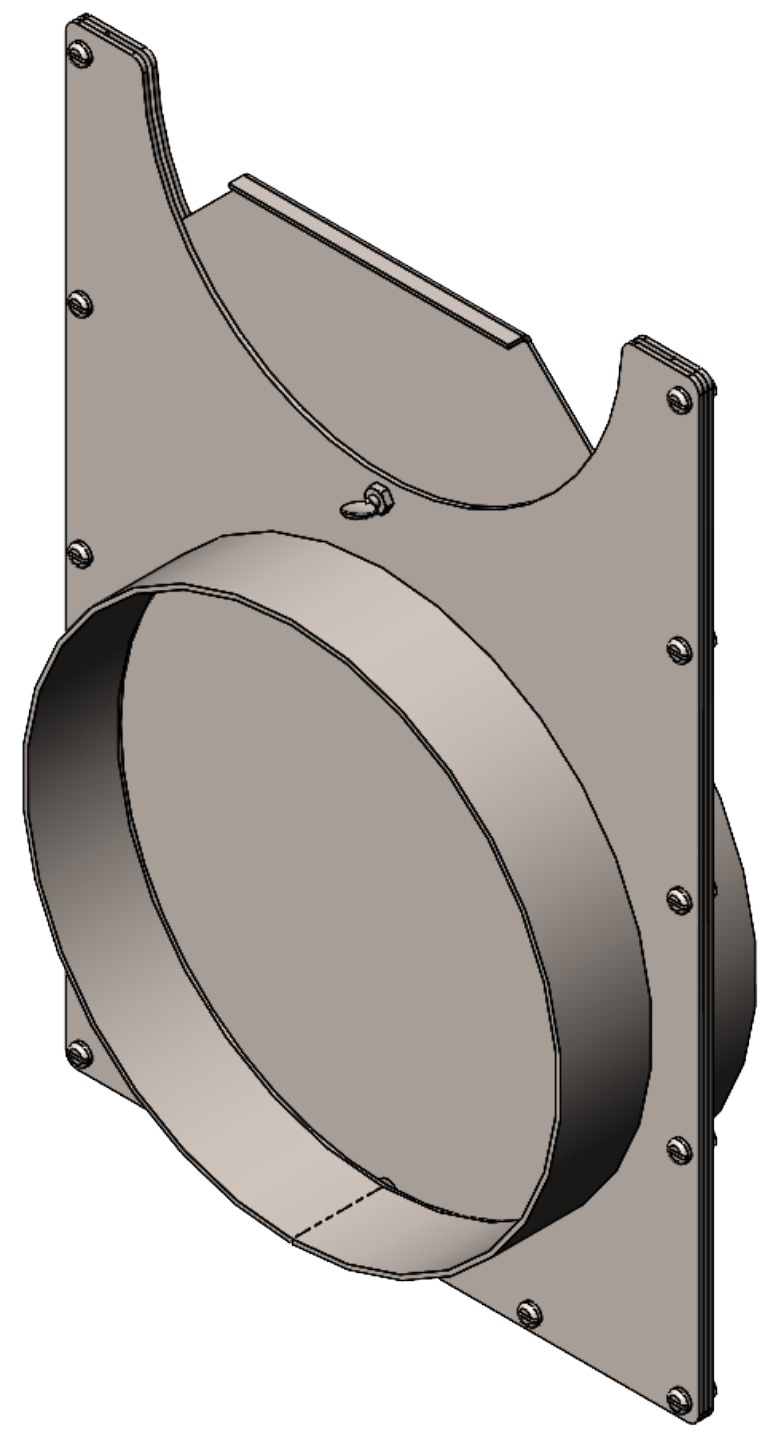

Scale: 1:3

Sheet

## Winkler Blastgates

Drawn By: BJJ Reviewed By: MJT

Project

## 12" Fabricated Full Blast Gate

Date

Thursday, April 8, 2021

Part No

FFG12

Sheet No

12 Inch