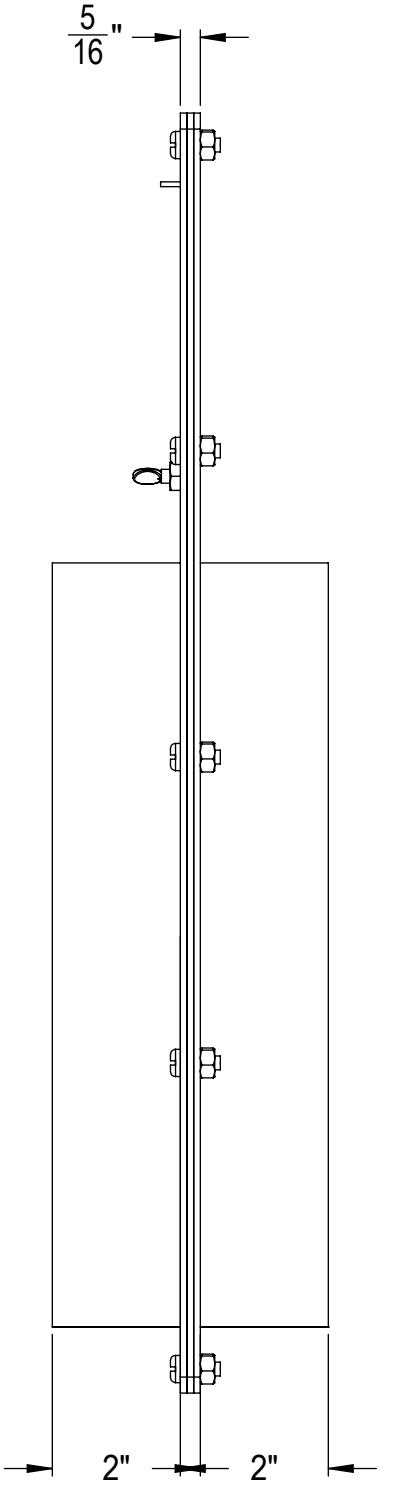

Scale: 1:3

Sheet

## 12" Fabricated Full Blast Gate

Date

Thursday, April 8, 2021

Part No

FFG12

Sheet No

12 Inch